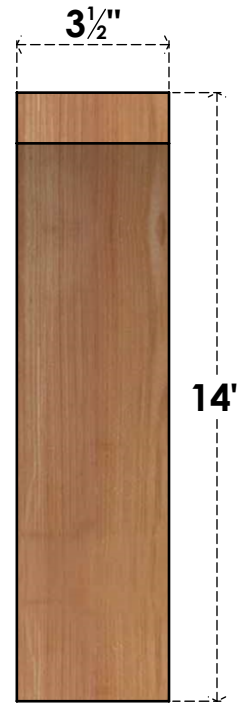

BRC04X06X14THR00SWR

3 1/2"W X 6"D X 14"H THORTON SMOOTH BRACE, WESTERN RED CEDAR

SIDE

FRONT

EKENA MILLWORK
 2300 WEST MAIN ST.
 CLARKSVILLE, TX 75426
 TOLL FREE: 866-607-0453
 WWW.EKENAMILLWORK.COM

NOTES

1. INSTALLATION TO BE COMPLETED IN ACCORDANCE WITH MANUFACTURER'S SPECIFICATIONS.
2. DRAWING MAY NOT BE TO SCALE
3. THIS DRAWING IS INTENDED FOR DESIGN AND PLANNING PURPOSES ONLY.
4. ALL INFORMATION CONTAINED HEREIN WAS CURRENT AT THE TIME OF DEVELOPMENT BUT MUST BE REVIEWED AND APPROVED BY THE PRODUCT MANUFACTURER TO BE CONSIDERED ACCURATE.
5. PRODUCTS ARE NOT KILN DRIED. THIS ITEM IS UNIQUE AND WILL CONTAIN THE NATURAL VARIATIONS THAT THE WOOD SPECIES OFFERS. THIS MAY RESULT IN VARIATIONS UP TO 1/4"