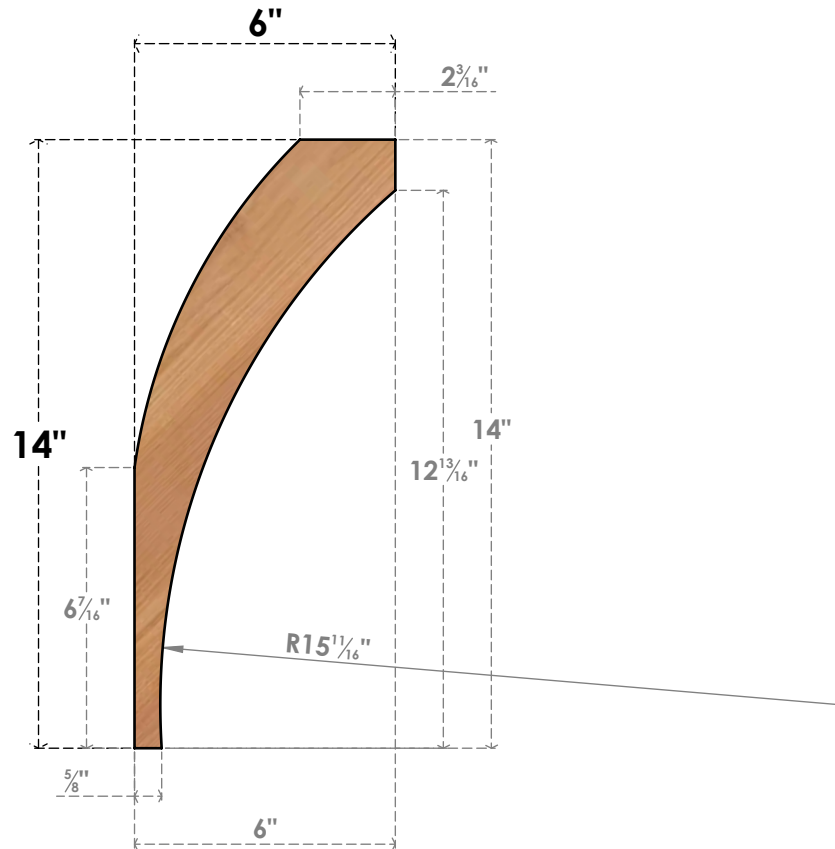

BRC04X06X14THR00SWR

3 1/2"W X 6"D X 14"H THORTON SMOOTH BRACE, WESTERN RED CEDAR

SIDE

FRONT

EKENA MILLWORK
 2300 WEST MAIN ST.
 CLARKSVILLE, TX 75426
 TOLL FREE: 866-607-0453
 WWW.EKENAMILLWORK.COM

NOTES

1. INSTALLATION TO BE COMPLETED IN ACCORDANCE WITH MANUFACTURER'S SPECIFICATIONS.
2. DRAWING MAY NOT BE TO SCALE
3. THIS DRAWING IS INTENDED FOR DESIGN AND PLANNING PURPOSES ONLY.
4. ALL INFORMATION CONTAINED HEREIN WAS CURRENT AT THE TIME OF DEVELOPMENT BUT MUST BE REVIEWED AND APPROVED BY THE PRODUCT MANUFACTURER TO BE CONSIDERED ACCURATE.
5. PRODUCTS ARE NOT KILN DRIED. THIS ITEM IS UNIQUE AND WILL CONTAIN THE NATURAL VARIATIONS THAT THE WOOD SPECIES OFFERS. THIS MAY RESULT IN VARIATIONS UP TO 1/4"